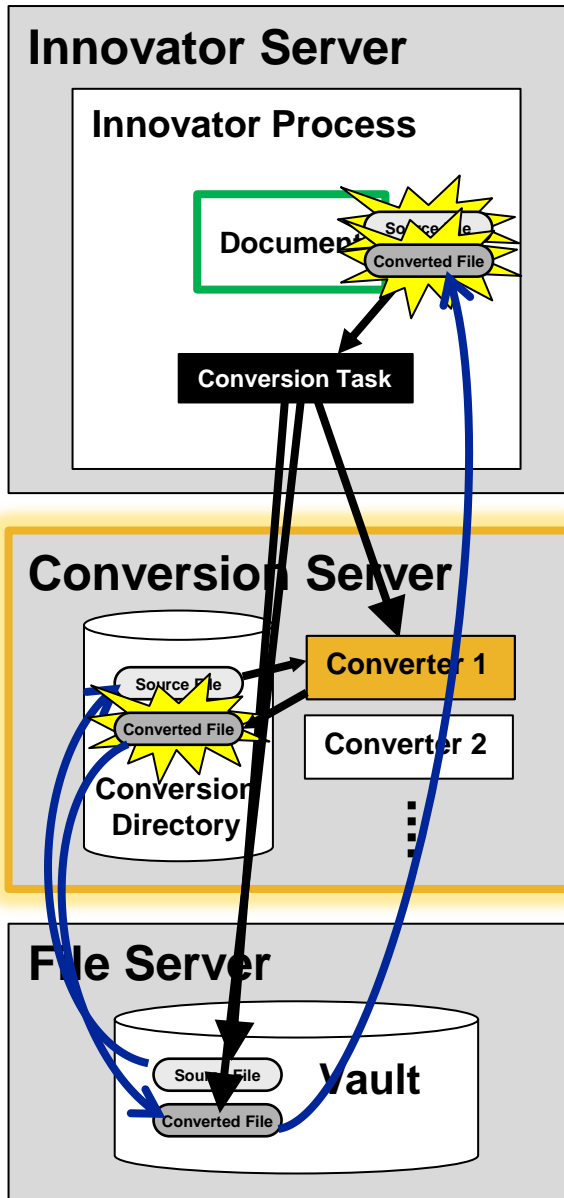

# Conversion Server Basics

- ▶ **Automatic server-side file conversion**
- ▶ **Independent process, typically run on File Server machine for best performance**
- ▶ **Conversion Rules process specific file types, related to specific item types**
- ▶ **Conversion Task queuing, re-tries, and timeouts**
- ▶ **Customizable Task Event Methods**
  - **OnStartTaskProcessing, OnBeforeConvert, OnAfterConvert**
- ▶ **Public API for adding converter plug-ins**